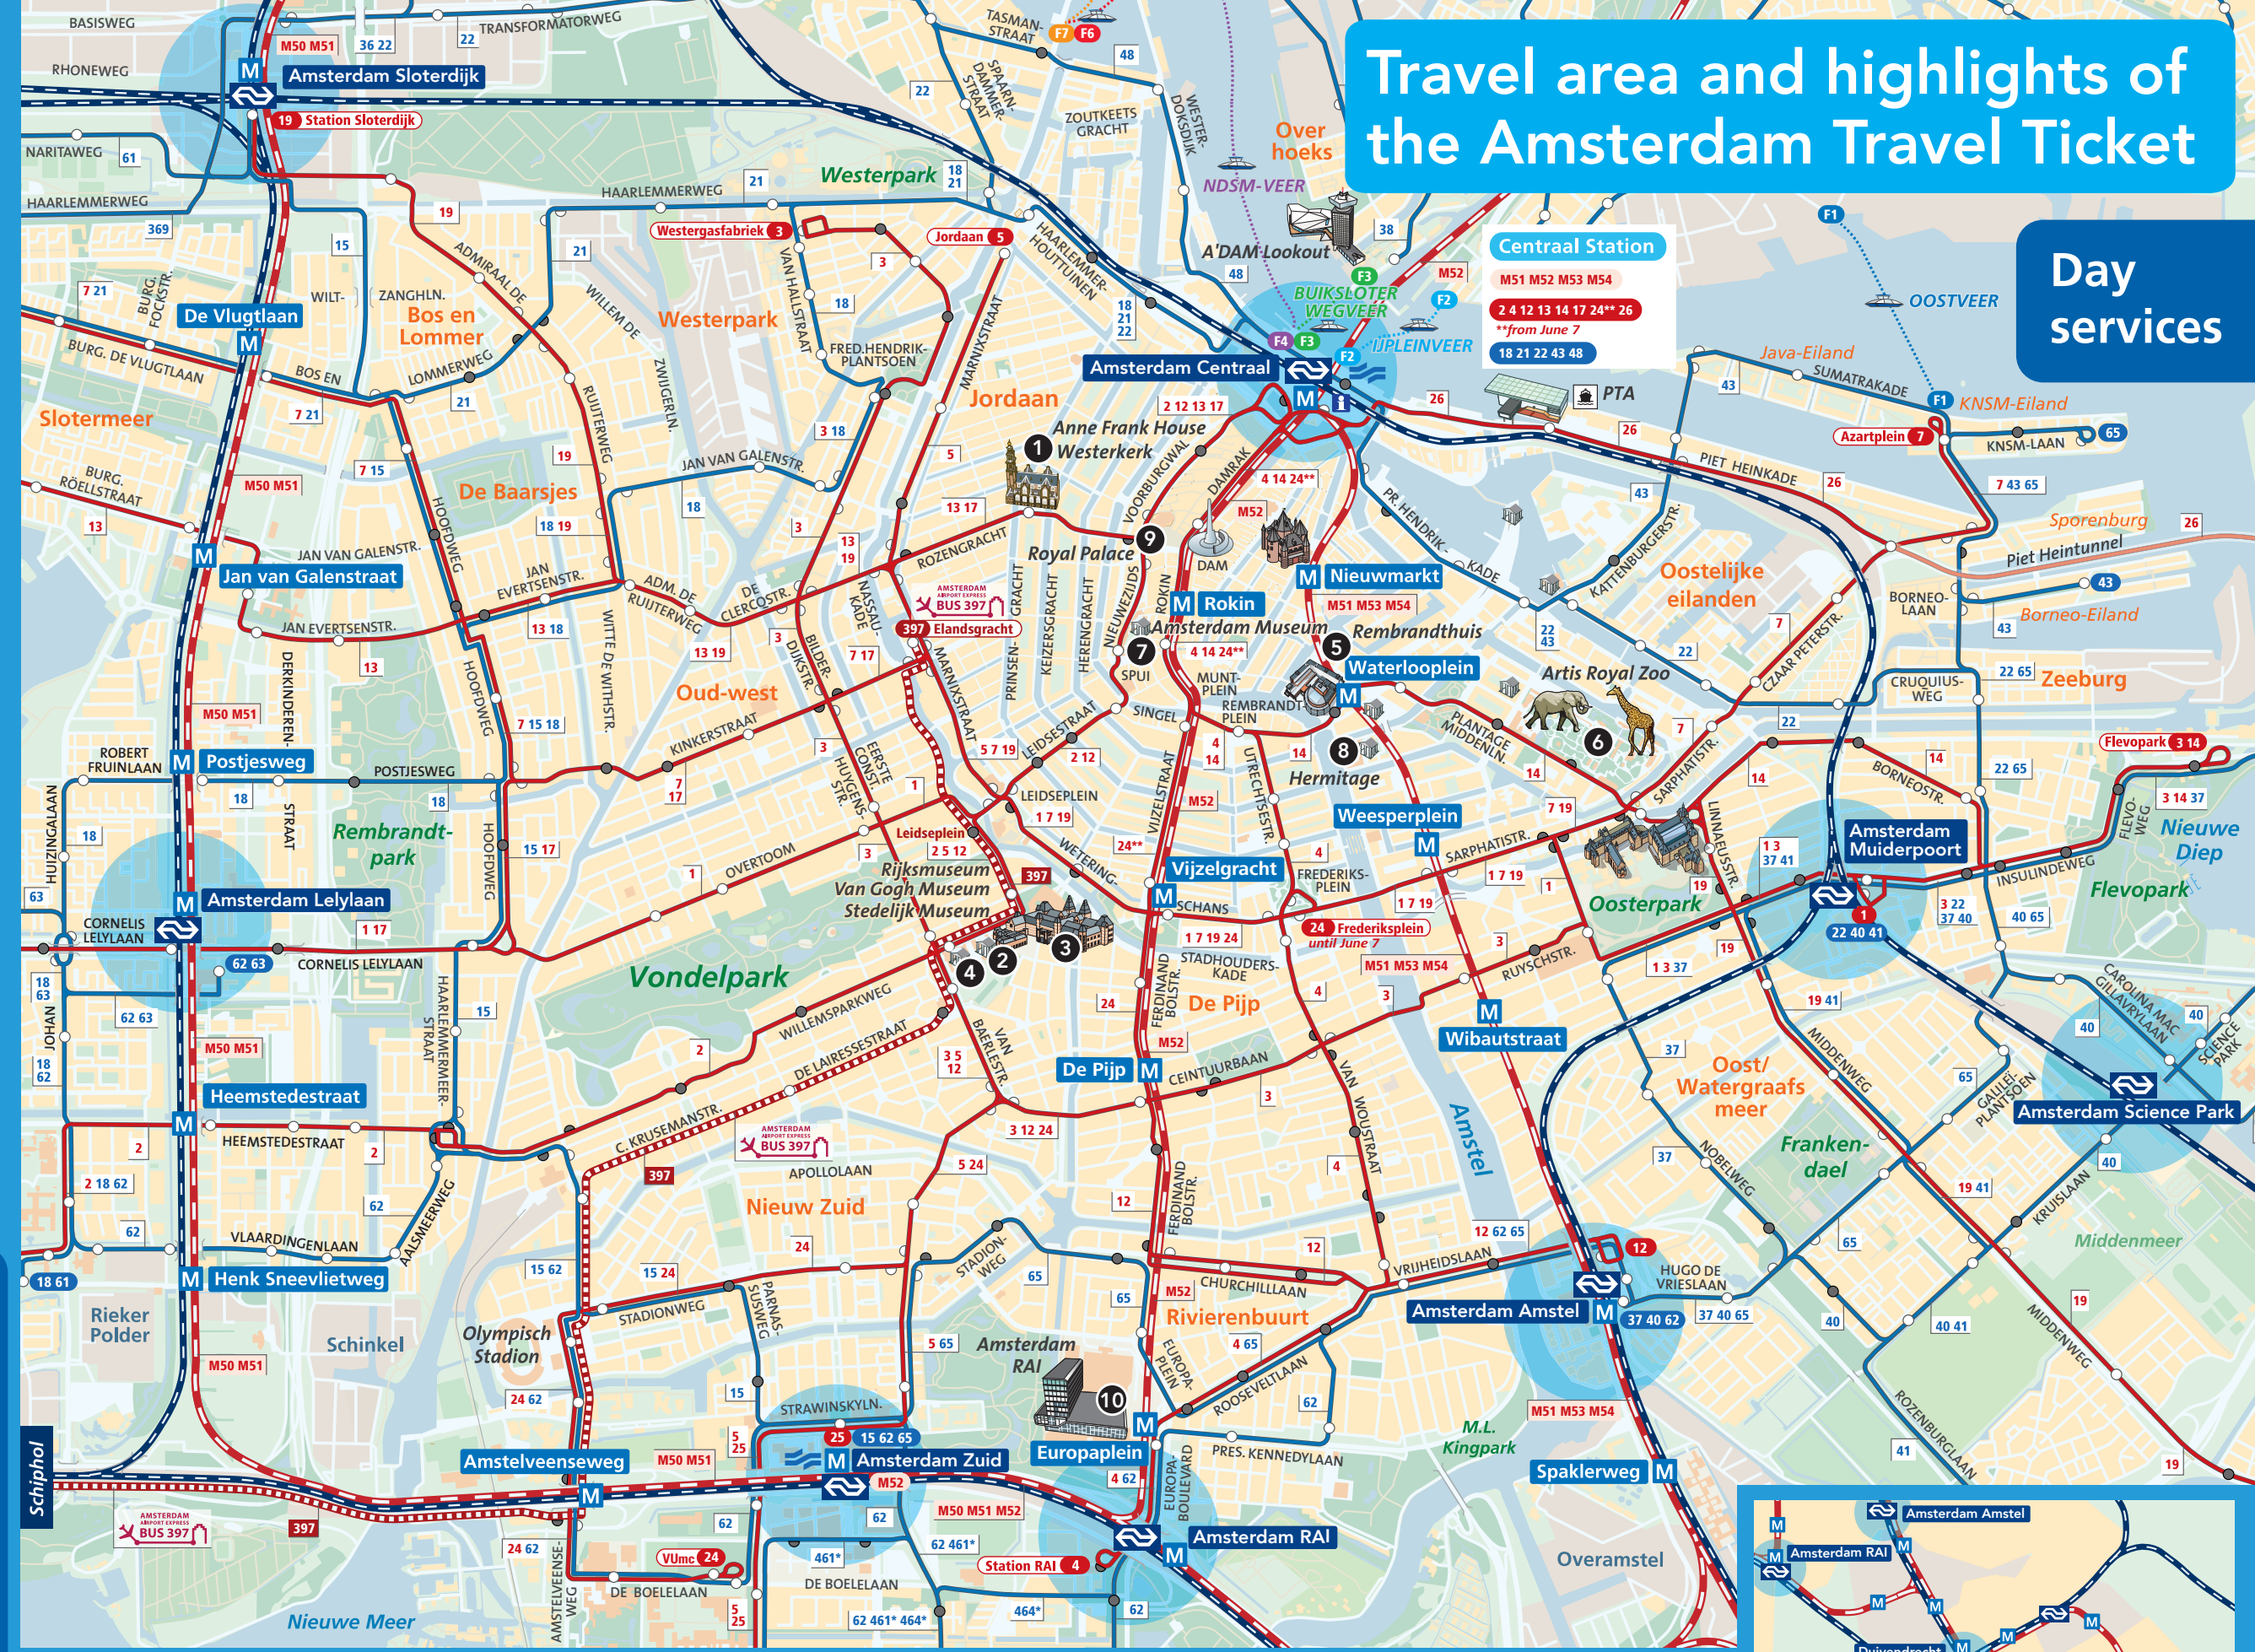

THIS TICKET IS VALID FOR:

This ticket is valid for all trams, buses, metros and ferries operated by GVB, the Amsterdam Airport Express (bus number 397) and trains to and from the following railway stations:

- Amsterdam Amstel
- Amsterdam Bijlmer ArenA
- Amsterdam Centraal
- Amsterdam Holendrecht
- Amsterdam Lelylaan
- Amsterdam Muiderpoort
- Amsterdam RAI
- Amsterdam Science Park
- Amsterdam Sloterdijk
- Amsterdam Zuid
- Duivendrecht
- Schiphol Amsterdam Airport

Travel area and highlights of the Amsterdam Travel Ticket

Day services

HIGHLIGHTS

- 1 Anne Frank House
- 2 Van Gogh Museum
- 3 Rijksmuseum
- 4 Stedelijk Museum
- 5 Rembrandthuis
- 6 Artis Royal Zoo
- 7 Amsterdam Museum
- 8 Hermitage Amsterdam
- 9 Royal Palace
- 10 RAI Congress Center

- NS Railway line with station
- Metro line with station
- Tram route with stop
- Bus route with stop
- Amsterdam Airport Express: Bus 397
- Wheelchair inaccessible stop

- Ferry
- Museum
- Tourist information
- Public Transport hub with NS railway station